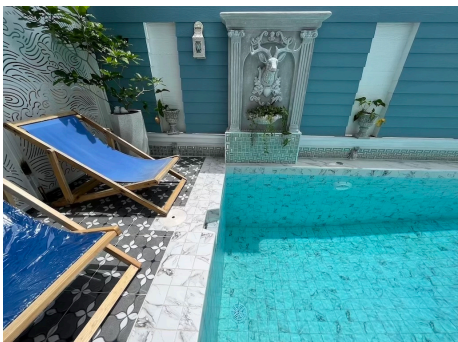

Room no. 25 Junior Room

Room Type : Junior room with Private Balcony, Private Bathroom)

Room Size : 20 Sqm. (This room, there is not Kitchen)

Location : This room is on second floor , front of the building

Furniture in room

- Aircondition
- water warm machine in Bathroom
- a wall fan
- Television only Thai program (one channel English is Mono 29 Movie)
- Refrigerator
- Table for coffee
- Pillow, Bed & Mattress queen size.

Facilities in our Apartment

- Swimming Pool free anytime
- Publish room at pool side
- Washing Machine 30 THB per time
- Microwave for share Free
- Water Drinking for sale 45 THB 2 Dozen/ 1 Pack.
- Motorcycle Parking free. (Car Parking is 500 Baht/month.)
- Motorcycles for rent 2,200 per Month , For Daily 200 THB.